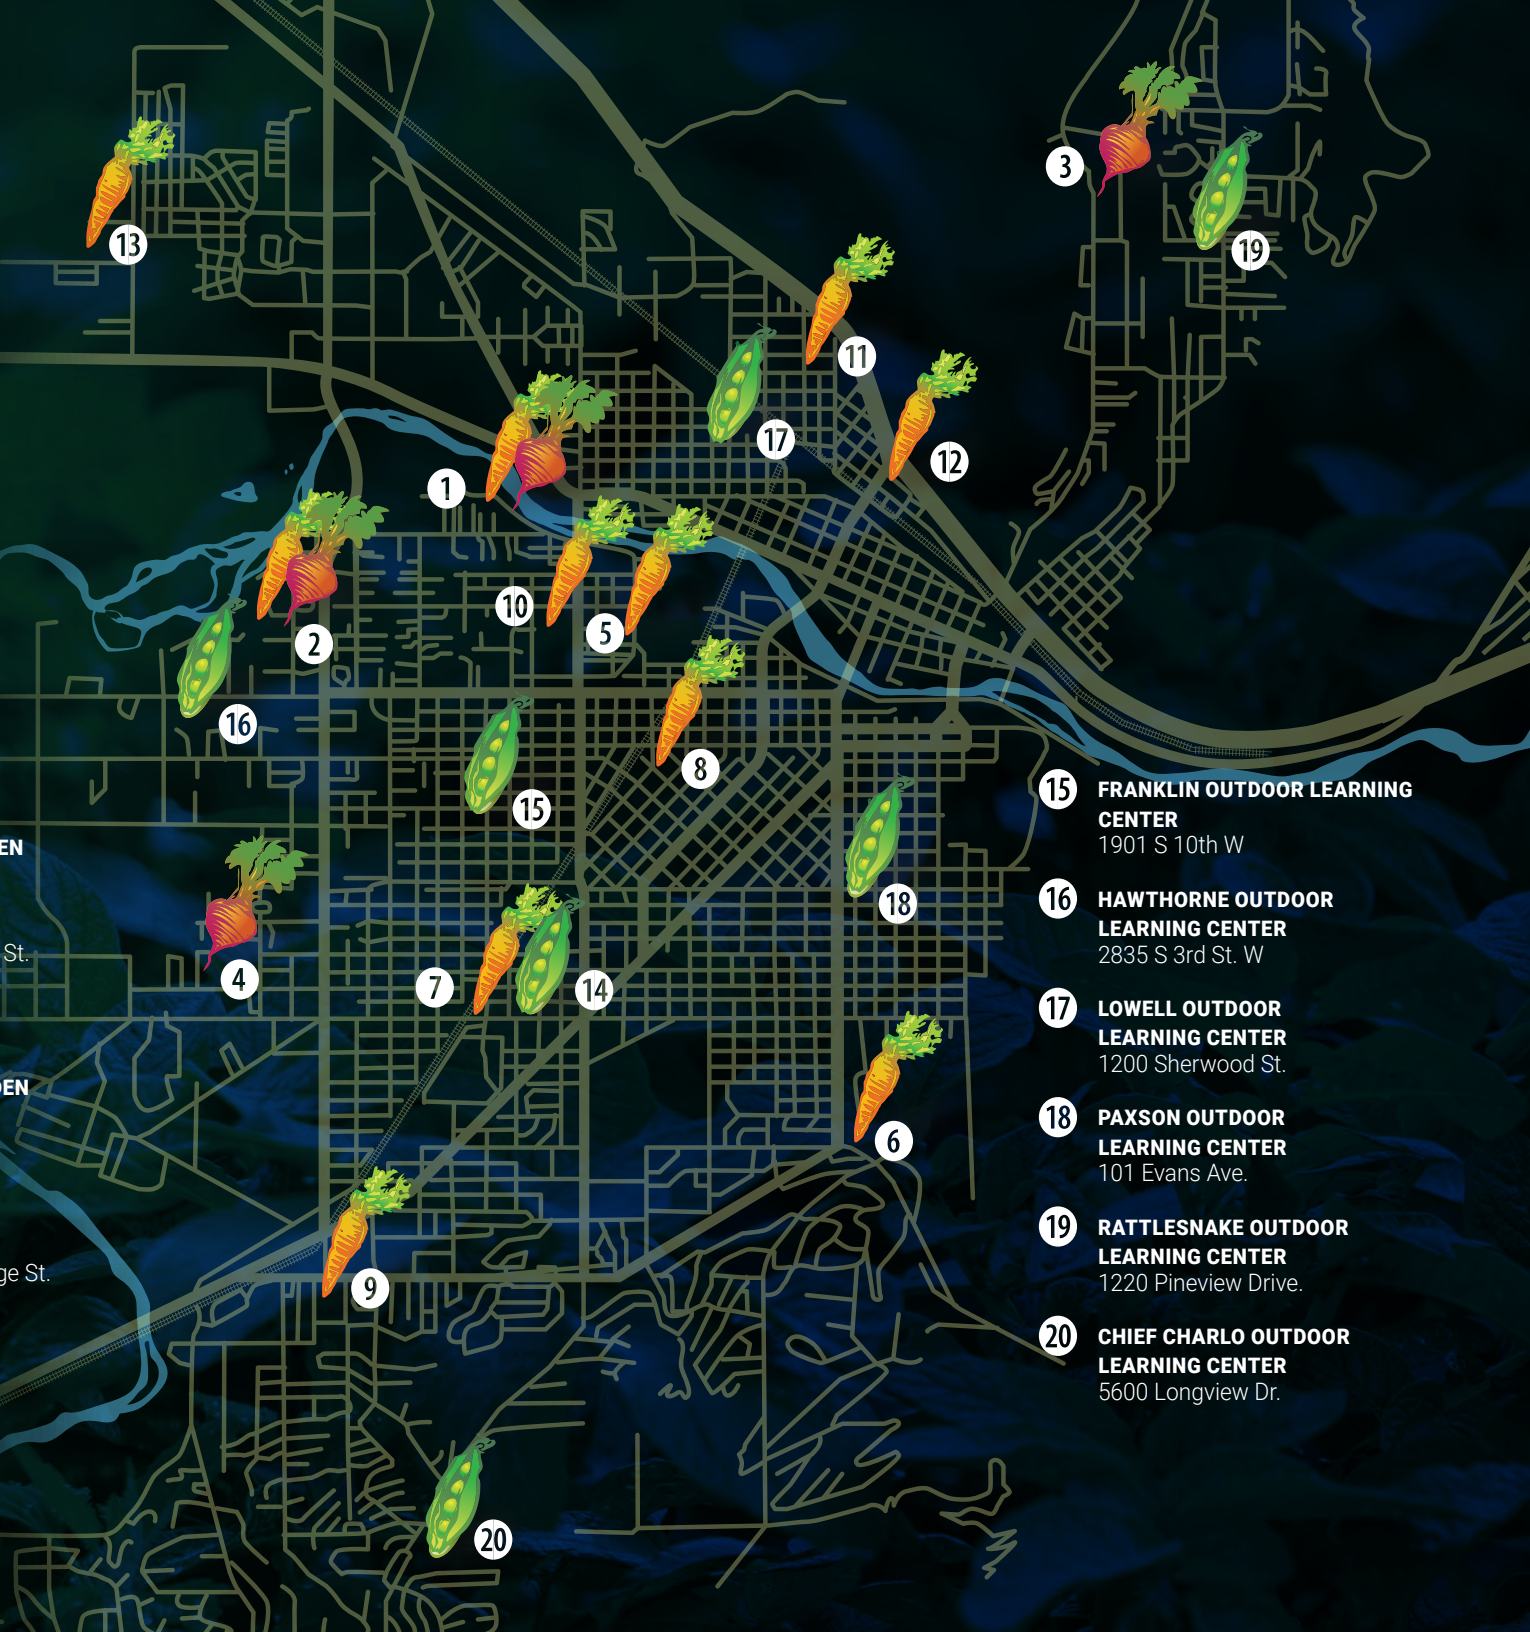

Warmly,

Jean

- 1 RIVER ROAD FARMSTEAD: COMMUNITY GARDEN, NEIGHBORHOOD FARM & GARDEN CITY HARVEST MAIN OFFICE**
1657 River Rd.
- 2 ORCHARD GARDENS COMMUNITY GARDEN & NEIGHBORHOOD FARM**
210 N Grove St.
- 3 GCH/EVST PEAS FARM**
3010 Duncan Dr.
- 4 YOUTH FARM**
2824 W Central Ave.
- 5 2ND STREET COMMUNITY GARDEN**
corner of Inez & 2nd St.
- 6 ASUM COMMUNITY GARDEN**
behind student housing near S Higgins & Pattee Canyon
- 7 BITTERROOT LINE COMMUNITY GARDEN**
corner of Johnson & South
- 8 IVY STREET COMMUNITY GARDEN**
intersection of Ivy, Marshall & Franklin St.
- 9 MEADOW HILL COMMUNITY GARDEN**
4210 S Reserve St.
- 10 MILWAUKEE TRAIL COMMUNITY GARDEN**
1690 Milwaukee Way
- 11 NORTHSIDE COMMUNITY GARDEN**
corner of Cooley & Holmes
- 12 PROVIDENCE GARDEN**
behind Providence Center 902 N Orange St.
- 13 SIREN ROAD COMMUNITY GARDEN**
across from Hellgate Elementary
- 14 CENTRAL KITCHEN GARDEN**
1700 South Ave. W